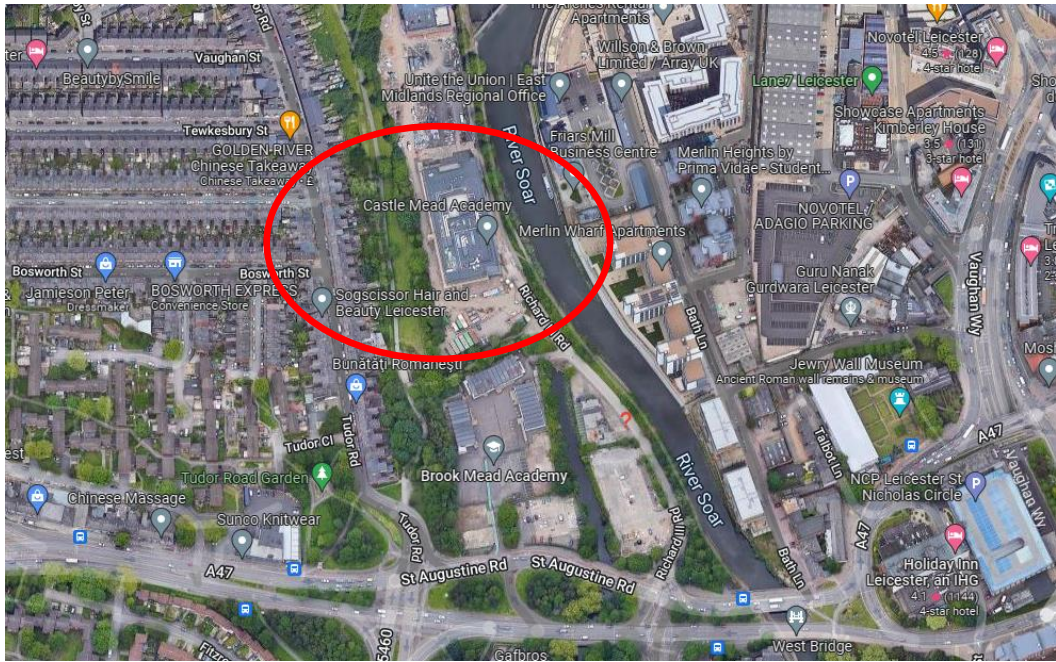

HOW TO FIND US

GENERAL INFORMATION

Address: Castle Mead Academy
50 Richard III Road
Leicester
LE3 5QT

Telephone Number: 0116 2143150

BY CAR

Satnav Postcode: LE3 5QT

Via M1: Get on M1 in Leicestershire from Wilmore Rd, Infinity Pk Wy and Derby Southern Bypass/A50. Follow M1 to A5460. Take exit 21 from M1. Follow A5460 to Richard III Rd in Leicester.

via Derby Southern Bypass/A50 and M1 Get on Derby Southern Bypass/A50 in Derbyshire from Blagreaves Ln, Goodsmoor Rd, Wilmore Rd and Infinity Pk Wy. Follow Derby Southern Bypass/A50 and M1 to A50 in Markfield. Take exit 22 from M1. Continue on A50. Drive to Richard III Rd in Leicester.

Via Fosse Road North Head west on Groby Rd/A50. Turn left onto Fosse Rd N. Turn left to stay on Fosse Rd N. Turn left onto Glenfield Rd E. Use any lane to turn slightly left onto King Richards Rd/A47. Use the left 2 lanes to turn left onto Richard III Rd.

Parking

There are several visitor parking spaces available within Castle Mead Academy's car park. The visitor car park is situated first left as you turn on to Richard III Road. Once parked, it is a short walk to the main school reception.