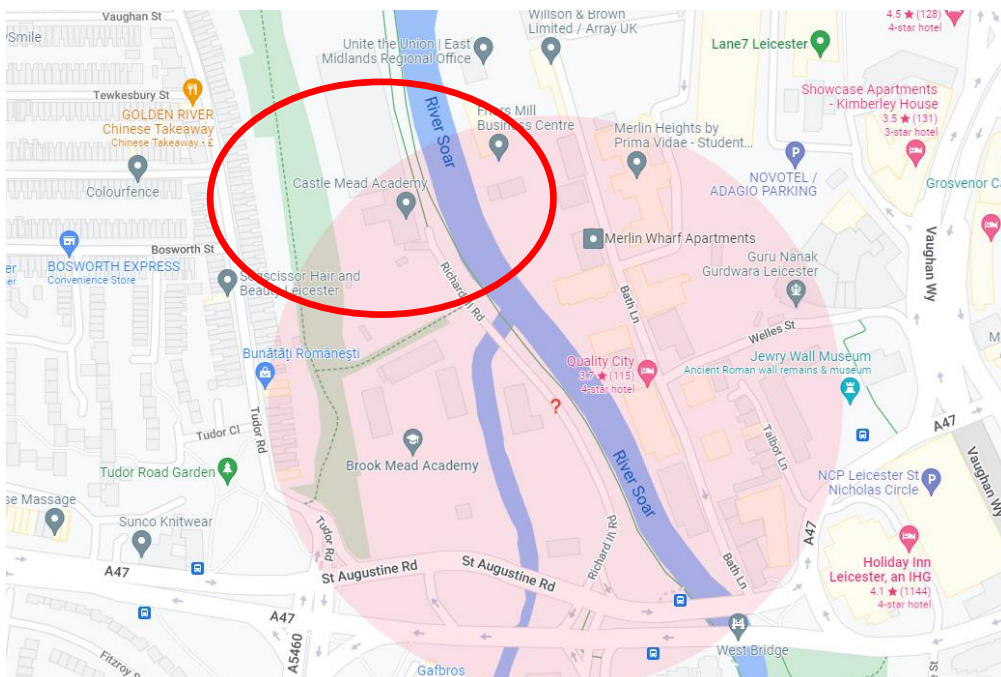

HOW TO FIND US

GENERAL INFORMATION

Address: Castle Mead Academy
50 Richard III Road
Leicester
LE3 5QT

Telephone Number: 0116 2143150

BY CAR

Satnav Postcode: LE3 5QT

Via M1: Get on M1 in Leicestershire from Wilmore Rd, Infinity Pk Wy and Derby Southern Bypass/A50. Follow M1 to A5460. Take exit 21 from M1. Follow A5460 to Richard III Rd in Leicester.

via Derby Southern Bypass/A50 and M1 Get on Derby Southern Bypass/A50 in Derbyshire from Blagreaves Ln, Goodsmoor Rd, Wilmore Rd and Infinity Pk Wy. Follow Derby Southern Bypass/A50 and M1 to A50 in Markfield. Take exit 22 from M1. Continue on A50. Drive to Richard III Rd in Leicester.

Via Fosse Road North Head west on Groby Rd/A50. Turn left onto Fosse Rd N. Turn left to stay on Fosse Rd N. Turn left onto Glenfield Rd E. Use any lane to turn slightly left onto King Richards Rd/A47. Use the left 2 lanes to turn left onto Richard III Rd.

Parking

There are several visitor parking spaces available within Castle Mead Academy's car park. The visitor car park is situated first left as you turn on to Richard III Road. Once parked, it is a short walk to the main school reception.